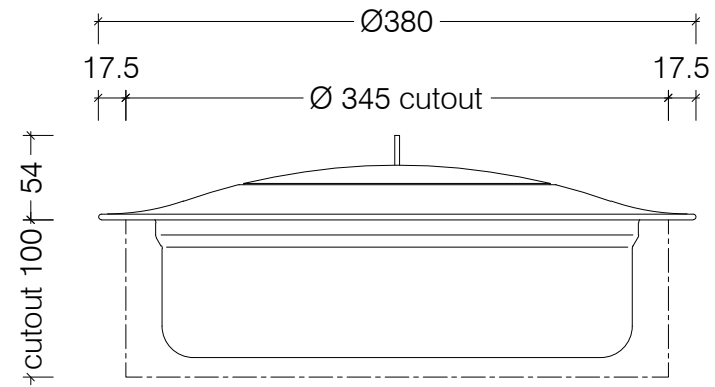

Top View

Front View

Side View

Ø380 Round Burner - Shallow Fuel Tank