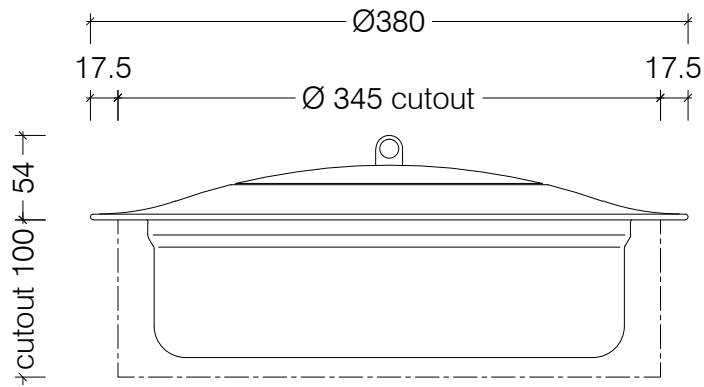

Top View

Front View

Side View

Ø380 Round Burner - Shallow Fuel Tank